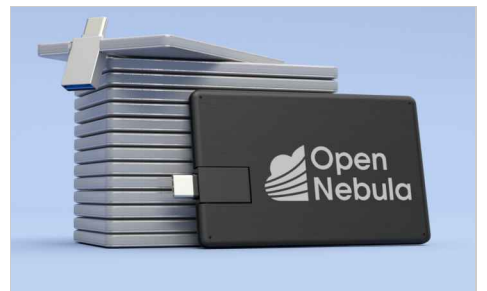

# Ace

Our Ace USB Card is a fantastic custom flash drive that features dual USB connectors on one model - a Standard USB connector and a USB-C connector. You can seamlessly swivel the USB to use whichever connector you desire. Another popular feature is the large branding area on the front and back of the Ace USB Card. Perfect for displaying your logo, slogan, website address or any other information in true style.

**Colours**

**Lead Time**

6 working days

**Branding**

**Branding Area**

**Screen Printing**

Area Front: 78.5mm X 47mm  
Area Back: 78.5mm X 47mm

**Laser Engraving**

Area Front: 78.5mm X 47mm  
Area Back: 78.5mm X 47mm

**Dimensions and Weight**

Length: 85.7mm (3.37 inches)  
Width: 54.1mm (2.13 inches)  
Height: 4.8mm (0.19 inches)  
Weight: 26.5 grams (0.93 ounces)