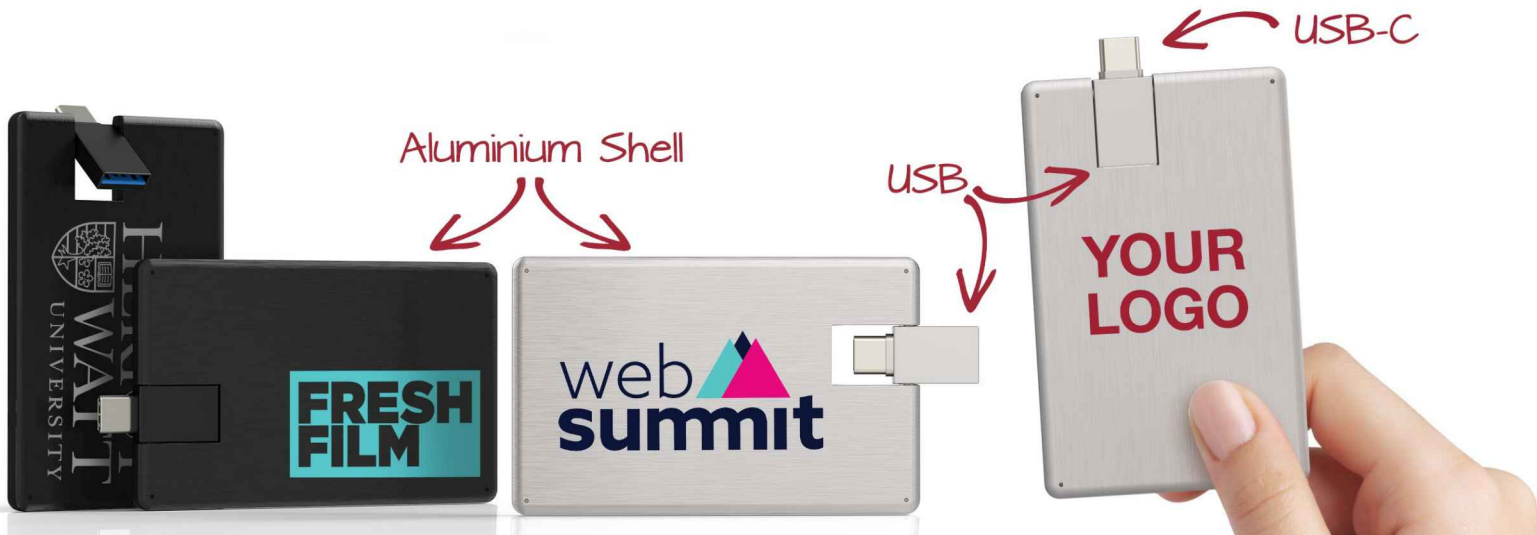

# Ace

Our Ace USB Card is a fantastic custom flash drive that features dual USB connectors on one model - a Standard USB connector and a USB-C connector. You can seamlessly swivel the USB to use whichever connector you desire. Another popular feature is the large branding area on the front and back of the Ace USB Card. Perfect for displaying your logo, slogan, website address or any other information in true style.

**Colours**

**Lead Time**

6 working days

**Branding**

**Branding Area**

**Screen Printing**

Area Front: 78.5mm X 47mm  
Area Back: 78.5mm X 47mm

**Laser Engraving**

Area Front: 78.5mm X 47mm  
Area Back: 78.5mm X 47mm

**Dimensions and Weight**

Length: 85.7mm (3.37 inches)  
Width: 54.1mm (2.13 inches)  
Height: 4.8mm (0.19 inches)  
Weight: 26.5 grams (0.93 ounces)