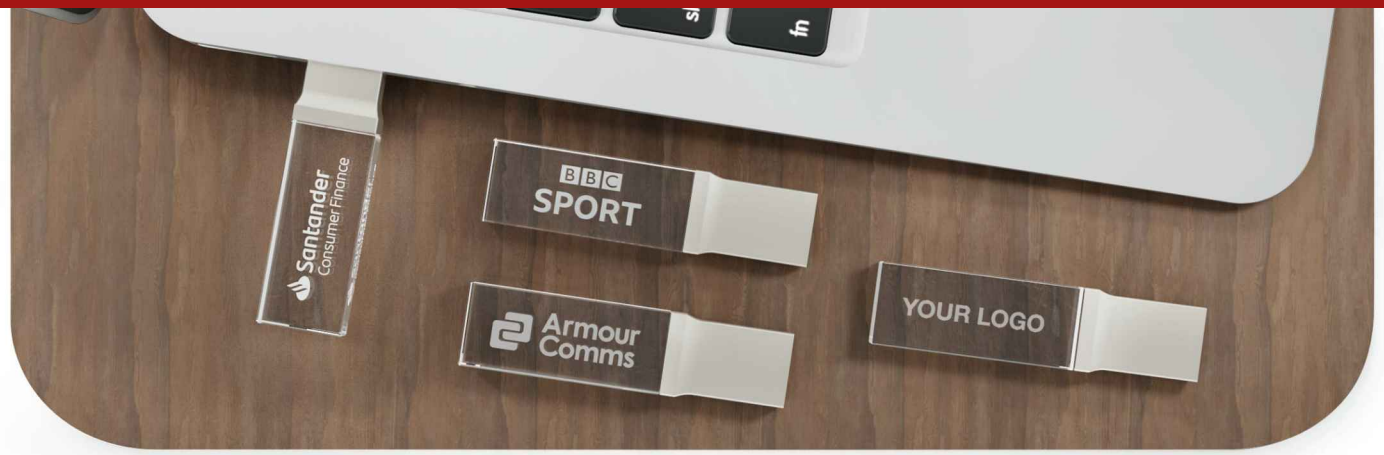

# Crystal

Our Crystal USB Flash Drive features a striking K9 glass shell, Laser Engraved 'inside the glass' with your logo in 2 dimensions. The K9-rated glass is known for its exceptional clarity and durability, which makes it ideal for daily usage. The edges and corners of the Flash Drive have been polished and smoothed to ensure easily handling.

<b>Capacities</b>	2GB, 4GB, 8GB, 16GB, 32GB, 64GB, 128GB
<b>Colours</b>	●
<b>Lead Time</b>	7 working days
<b>Branding</b>	<div style="display: flex; align-items: center; gap: 20px;"><div style="text-align: center;"><p>LASER ENGRAVING</p></div><div style="text-align: center;"><p>INDIVIDUAL NAMING</p></div></div>
<b>Branding Area</b>	<p><b>Laser Engraving</b></p> <p>Area Side: 26mm X 9mm</p> 
<b>Dimensions and Weight</b>	Length: 53.2mm (2.09 inches) Width: 13.6mm (0.54 inches) Height: 6mm (0.24 inches) Weight: 9.5 grams (0.34 ounces)