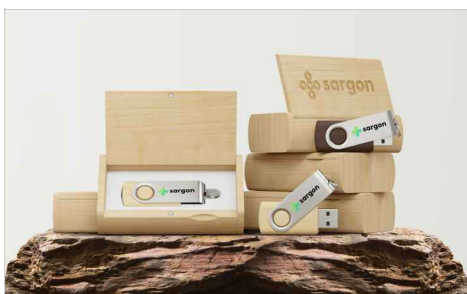

Twister Wood

The Twister Wood Flash Drive combines the popular design of our [Twister Model](#) with a beautiful wooden shell that's available in either dark or light wood. The 360° rotating metal shell can be Screen Printed or Laser Engraved with your logo. We can also engrave every item in your order with a unique name or serial number via our Individual Naming service. These unique values will accompany your logo and slogan on the product. This model is also available with a USB-C connector, see our [Twister Go Wood Flash Drive](#).

Twister Wood

Capacities	2GB, 4GB, 8GB, 16GB, 32GB, 64GB, 128GB		
Colours			
Lead Time	6 working days		
Branding	<div style="display: flex; justify-content: space-around;"><div style="text-align: center;"><p>SCREEN PRINTING</p></div><div style="text-align: center;"><p>LASER ENGRAVING</p></div><div style="text-align: center;"><p>INDIVIDUAL NAMING</p></div></div>		
Branding Area	<table style="width: 100%;"><tr><td style="width: 50%;"><p>Screen Printing</p><p>Area Front: 24.5mm X 14mm Area Back: 24.5mm X 14mm</p></td><td style="width: 50%;"><p>Laser Engraving</p><p>Area Front: 24.5mm X 13mm Area Back: 24.5mm X 13mm</p></td></tr></table> 	<p>Screen Printing</p> <p>Area Front: 24.5mm X 14mm Area Back: 24.5mm X 14mm</p>	<p>Laser Engraving</p> <p>Area Front: 24.5mm X 13mm Area Back: 24.5mm X 13mm</p>
<p>Screen Printing</p> <p>Area Front: 24.5mm X 14mm Area Back: 24.5mm X 14mm</p>	<p>Laser Engraving</p> <p>Area Front: 24.5mm X 13mm Area Back: 24.5mm X 13mm</p>		
Dimensions and Weight	<p>Length: 52.5mm (2.07 inches) Width: 20mm (0.79 inches) Height: 10mm (0.39 inches) Weight: 12 grams (0.42 ounces)</p>		