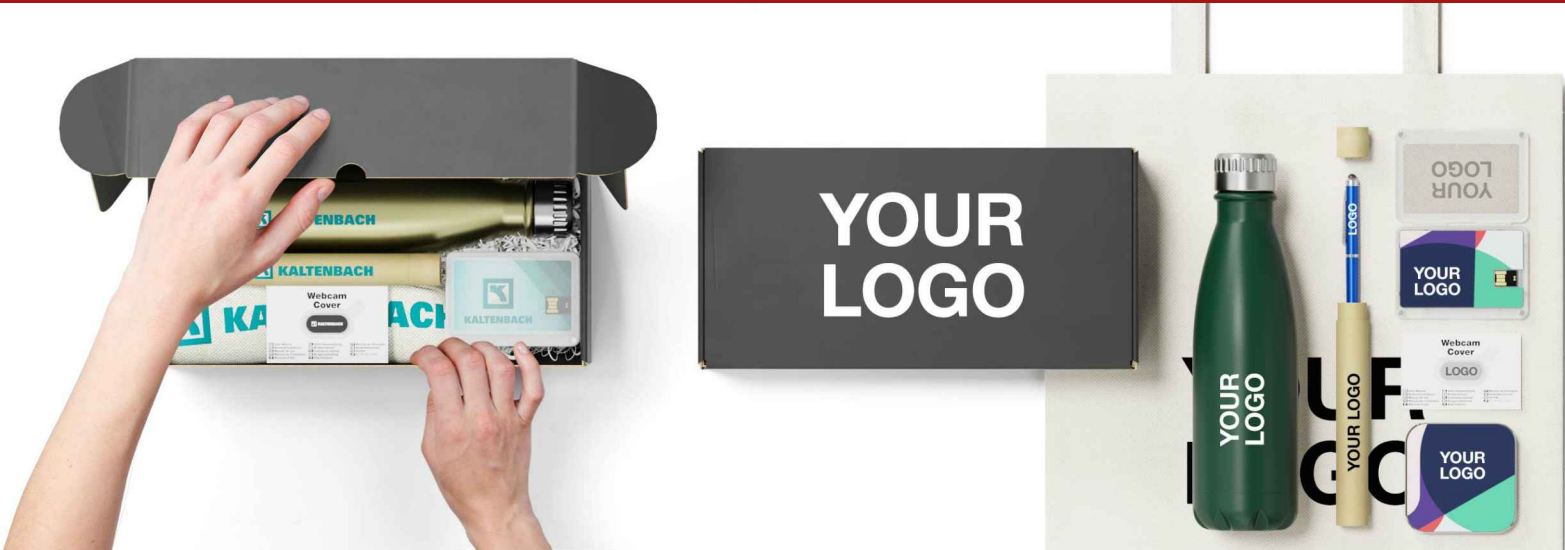

# Deluxe

Combine 6 products in a handy Travel Gift Set: Nova 500 Water Bottle, Edge Wireless Charger, Wafer USB Card, Weave Tote Bag, Guard Webcam Cover, Sleek Pen. These carefully curated products can be branded with your logo, website address, slogan and more. The top of the Gift Case can also be Laser Engraved or Screen Printed in up to 4 colours. Any product colour combinations are allowed.

# Deluxe

<b>Gift Case Colours</b>	●
<b>Lead Time</b>	10 working days
<b>Branding</b>	
<b>Branding Area</b>	<p><b>Photo Printing</b></p> <p>Area Front: 250mm X 112mm</p> 
<b>Dimensions and Weight</b>	<p>Length: 305mm (12.01 inches)</p> <p>Width: 150mm (5.91 inches)</p> <p>Height: 85mm (3.35 inches)</p> <p>Weight: 854 grams (30.12 ounces)</p>
<b>Tech Specs</b>	{TECHSPECS}