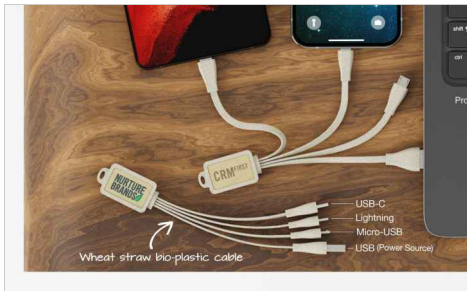

Multi Wood

Wheat straw bio-plastic cable

Just like our [Multi USB Cable](#), the Multi Wood combines 4 USB cables into 1 fantastic promotional product that'll be kept and reused for years to come. Simply plug the Standard USB connector into a power source and charge up to 3 devices via the USB-C connector, Lightning adapter and the Micro-USB connector. The Multi Wood features a stunning wooden surface that's ready to be branded with your logo, and eco-friendly wheat straw bio-plastic cables.

Multi Wood

Colours	
Lead Time	5 working days
Branding	<div style="display: flex; justify-content: space-around; align-items: center;"><div style="text-align: center;"><p>SCREEN PRINTING 1 - 4 COLORS</p></div><div style="text-align: center;"><p>PHOTO PRINTING</p></div><div style="text-align: center;"><p>LASER ENGRAVING</p></div><div style="text-align: center;"><p>INDIVIDUAL NAMING</p></div></div>
Branding Area	<div style="display: flex; justify-content: space-around;"><div style="text-align: center;"><p>Screen Printing</p><p>Area Top: 23mm X 12mm</p></div><div style="text-align: center;"><p>Photo Printing</p><p>Area Top: 23mm X 12mm</p></div><div style="text-align: center;"><p>Laser Engraving</p><p>Area Top: 23mm X 12mm</p></div></div> 
Dimensions and Weight	Length: 155mm (6.1 inches) Width: 21.5mm (0.85 inches) Height: 15mm (0.59 inches) Weight: 16.6 grams (0.59 ounces)