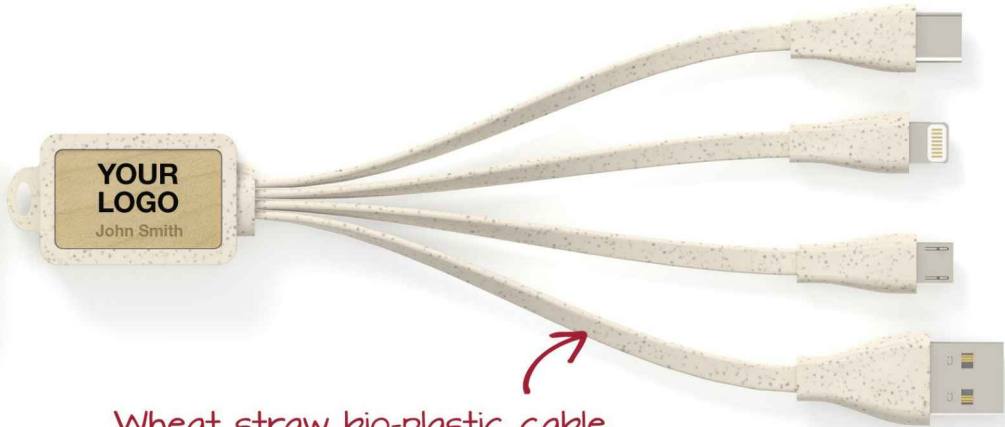

Multi Wood

Wheat straw bio-plastic cable

Just like our [Multi USB Cable](#), the Multi Wood combines 4 USB cables into 1 fantastic promotional product that'll be kept and reused for years to come. Simply plug the Standard USB connector into a power source and charge up to 3 devices via the USB-C connector, Lightning adapter and the Micro-USB connector. The Multi Wood features a stunning wooden surface that's ready to be branded with your logo, and eco-friendly wheat straw bio-plastic cables.

Multi Wood

Colours	
Lead Time	5 working days
Branding	<div style="display: flex; justify-content: space-around; align-items: center;"><div style="text-align: center;"><p>SCREEN PRINTING 1 - 4 COLORS</p></div><div style="text-align: center;"><p>PHOTO PRINTING</p></div><div style="text-align: center;"><p>LASER ENGRAVING</p></div><div style="text-align: center;"><p>INDIVIDUAL NAMING</p></div></div>
Branding Area	<div style="display: flex; justify-content: space-around;"><div style="text-align: center;"><p>Screen Printing</p><p>Area Top: 23mm X 12mm</p></div><div style="text-align: center;"><p>Photo Printing</p><p>Area Top: 23mm X 12mm</p></div><div style="text-align: center;"><p>Laser Engraving</p><p>Area Top: 23mm X 12mm</p></div></div> 
Dimensions and Weight	Length: 155mm (6.1 inches) Width: 21.5mm (0.85 inches) Height: 15mm (0.59 inches) Weight: 16.6 grams (0.59 ounces)