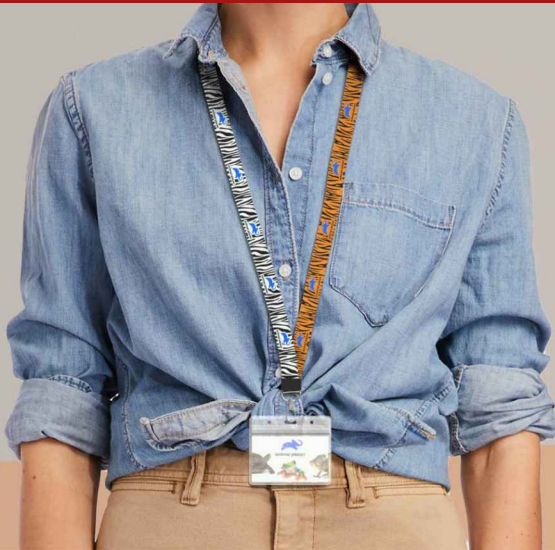

Conference

20mm

25mm

The Conference is made from recycled polyethylene material, with the environment in mind. Both sides of the lanyard can be Photo Printed with your design and logo as you wish - all in precise detail. Just like our other lanyard models, the Conference also features a metal clip and a safety buckle that can quickly detach if the lanyard is caught or pulled.

Conference

Colours											
Lead Time	10 working days										
Branding											
Branding Area	<p>Photo Printing</p> <p>Conference 20 Area Front: 1000mm X 20mm Area Back: 1000mm X 20mm</p> <p>Conference 25 Area Front: 1000mm X 25mm Area Back: 1000mm X 25mm</p> 										
Dimensions and Weight	<table><thead><tr><th>Conference 20</th><th>Conference 25</th></tr></thead><tbody><tr><td>Length: 520mm (20.47 inches)</td><td>Length: 520mm (20.47 inches)</td></tr><tr><td>Width: 24mm (0.94 inches)</td><td>Width: 30mm (1.18 inches)</td></tr><tr><td>Height: 6.5mm (0.26 inches)</td><td>Height: 6.5mm (0.26 inches)</td></tr><tr><td>Weight: 17 grams (0.6 ounces)</td><td>Weight: 22 grams (0.78 ounces)</td></tr></tbody></table>	Conference 20	Conference 25	Length: 520mm (20.47 inches)	Length: 520mm (20.47 inches)	Width: 24mm (0.94 inches)	Width: 30mm (1.18 inches)	Height: 6.5mm (0.26 inches)	Height: 6.5mm (0.26 inches)	Weight: 17 grams (0.6 ounces)	Weight: 22 grams (0.78 ounces)
Conference 20	Conference 25										
Length: 520mm (20.47 inches)	Length: 520mm (20.47 inches)										
Width: 24mm (0.94 inches)	Width: 30mm (1.18 inches)										
Height: 6.5mm (0.26 inches)	Height: 6.5mm (0.26 inches)										
Weight: 17 grams (0.6 ounces)	Weight: 22 grams (0.78 ounces)										