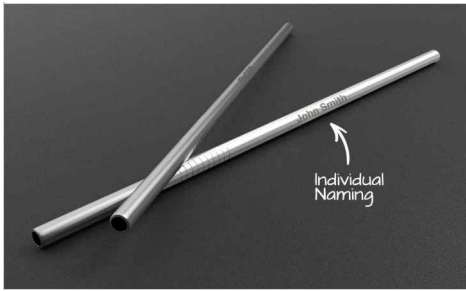

Straight

The Straight reusable metal straw has a dedicated branding area that can be Laser Engraved with your logo in super-precise detail. Each straw is attached to a cardboard backing for easy distribution at your next Conference or Event, and it also comes with a handy straw cleaner too.

Straight

Colours	
Lead Time	6 working days
Branding	<div><div><p>LASER ENGRAVING</p></div><div><p>INDIVIDUAL NAMING</p></div></div>
Branding Area	<p>Laser Engraving</p> <p>Area Side: 85mm X 4.5mm</p> 
Dimensions and Weight	<p>Length: 214mm (8.43 inches)</p> <p>Diameter: 6mm (0.24 inches)</p> <p>Weight: 11.6 grams (0.41 ounces)</p>