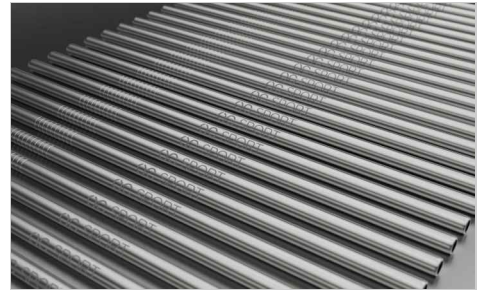

Straight

The Straight reusable metal straw has a dedicated branding area that can be Laser Engraved with your logo in super-precise detail. Each straw is attached to a cardboard backing for easy distribution at your next Conference or Event, and it also comes with a handy straw cleaner too.

Straight

Colours	
Lead Time	6 working days
Branding	<div><div><p>LASER ENGRAVING</p></div><div><p>INDIVIDUAL NAMING</p></div></div>
Branding Area	<p>Laser Engraving</p> <p>Area Side: 85mm X 4.5mm</p> 
Dimensions and Weight	<p>Length: 214mm (8.43 inches)</p> <p>Diameter: 6mm (0.24 inches)</p> <p>Weight: 11.6 grams (0.41 ounces)</p>