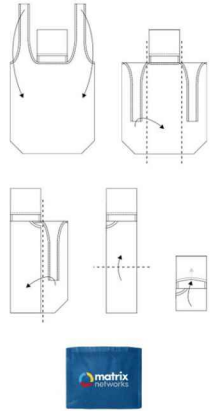

Nifty

-  80GSM
-  270mm handle length
-  4kg carrying capacity
-  12L volume capacity

Our Nifty model is a fantastic foldable bag that can be Photo Printed with your logo and more. Despite its compact size, the Nifty can carry a whopping 12 litres of capacity with a max carrying weight of 4kgs. The Nifty is an extremely popular model that can be used for all occasions including shopping trips, around town or out to the beach. Get in touch today regarding our latest prices and samples.

Colours	
Lead Time	7 working days
Branding	
Branding Area	<p>Photo Printing</p> <p>Area Front: 280mm X 300mm Area Back: 280mm X 300mm Area Top: 100mm X 100mm</p> 
Dimensions and Weight	<p>Length: 420mm (16.54 inches) Width: 390mm (15.35 inches) Depth: 120mm (4.72 inches) Weight: 50 grams (1.76 ounces)</p>
Material	<p>Polyester 100% 80GSM</p>